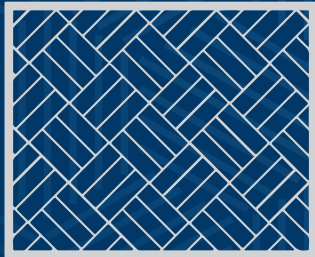

Diagonal Basket Wave