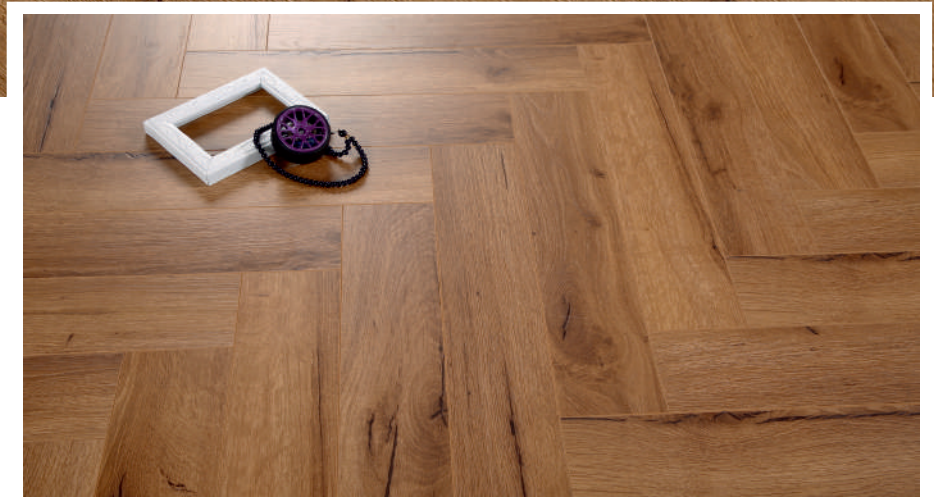

Herringbone_{2.0}

#37
Traditional Oak

12mm | AC5
Real Wood Matt Surface

HOLZ PARKET