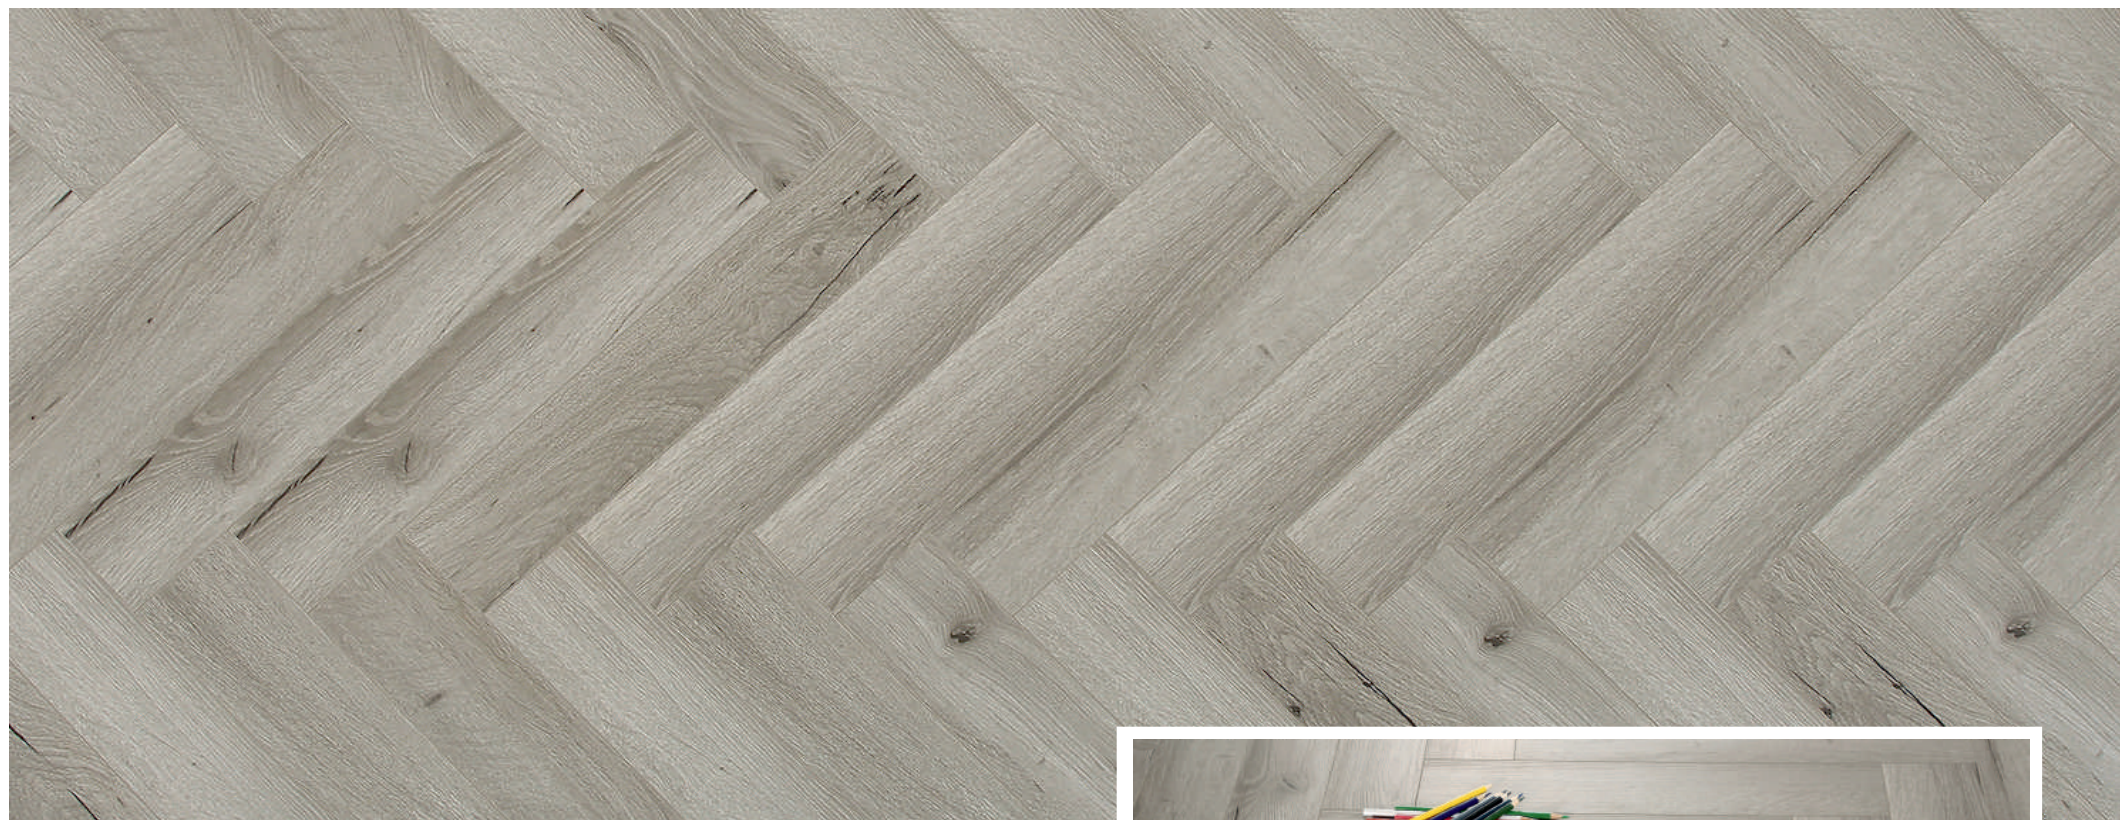

# Herringbone<sub>2.0</sub>

**#32**  
**Earthern Oak**

12mm | AC5  
Real Wood Matt Surface

HOLZ  PARKET

# Herringbone<sub>2.0</sub>

**#33**  
**Yorkshire Oak**

12mm | AC5  
Real Wood Matt Surface

HOLZ  PARKET