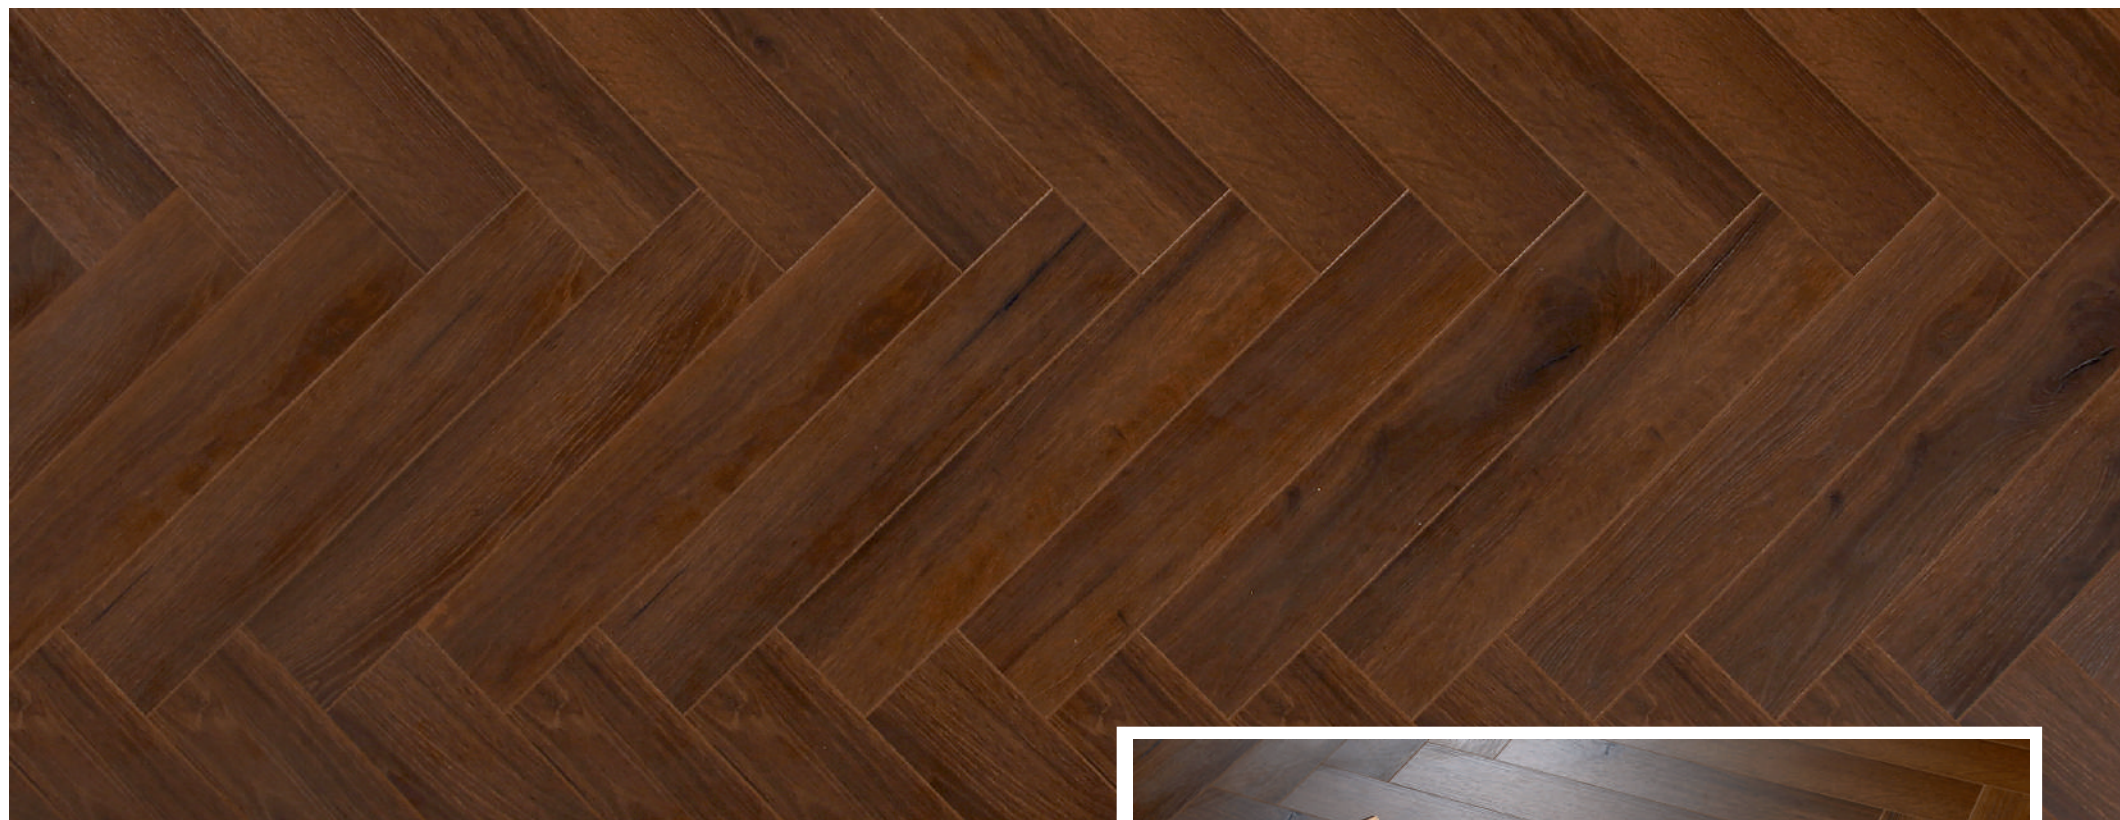

LAMINATE  
FLOORING

REAL WOOD  
MATT  
SURFACE

12MM  
AC5

**Herringbone2.0**

# Herringbone<sub>2.0</sub>

**#31**  
**Sun Bleached Oak**

**12mm | AC5**  
Real Wood Matt Surface

# Herringbone<sub>2.0</sub>

**#32**  
**Earthern Oak**

12mm | AC5  
Real Wood Matt Surface

HOLZ  PARKET