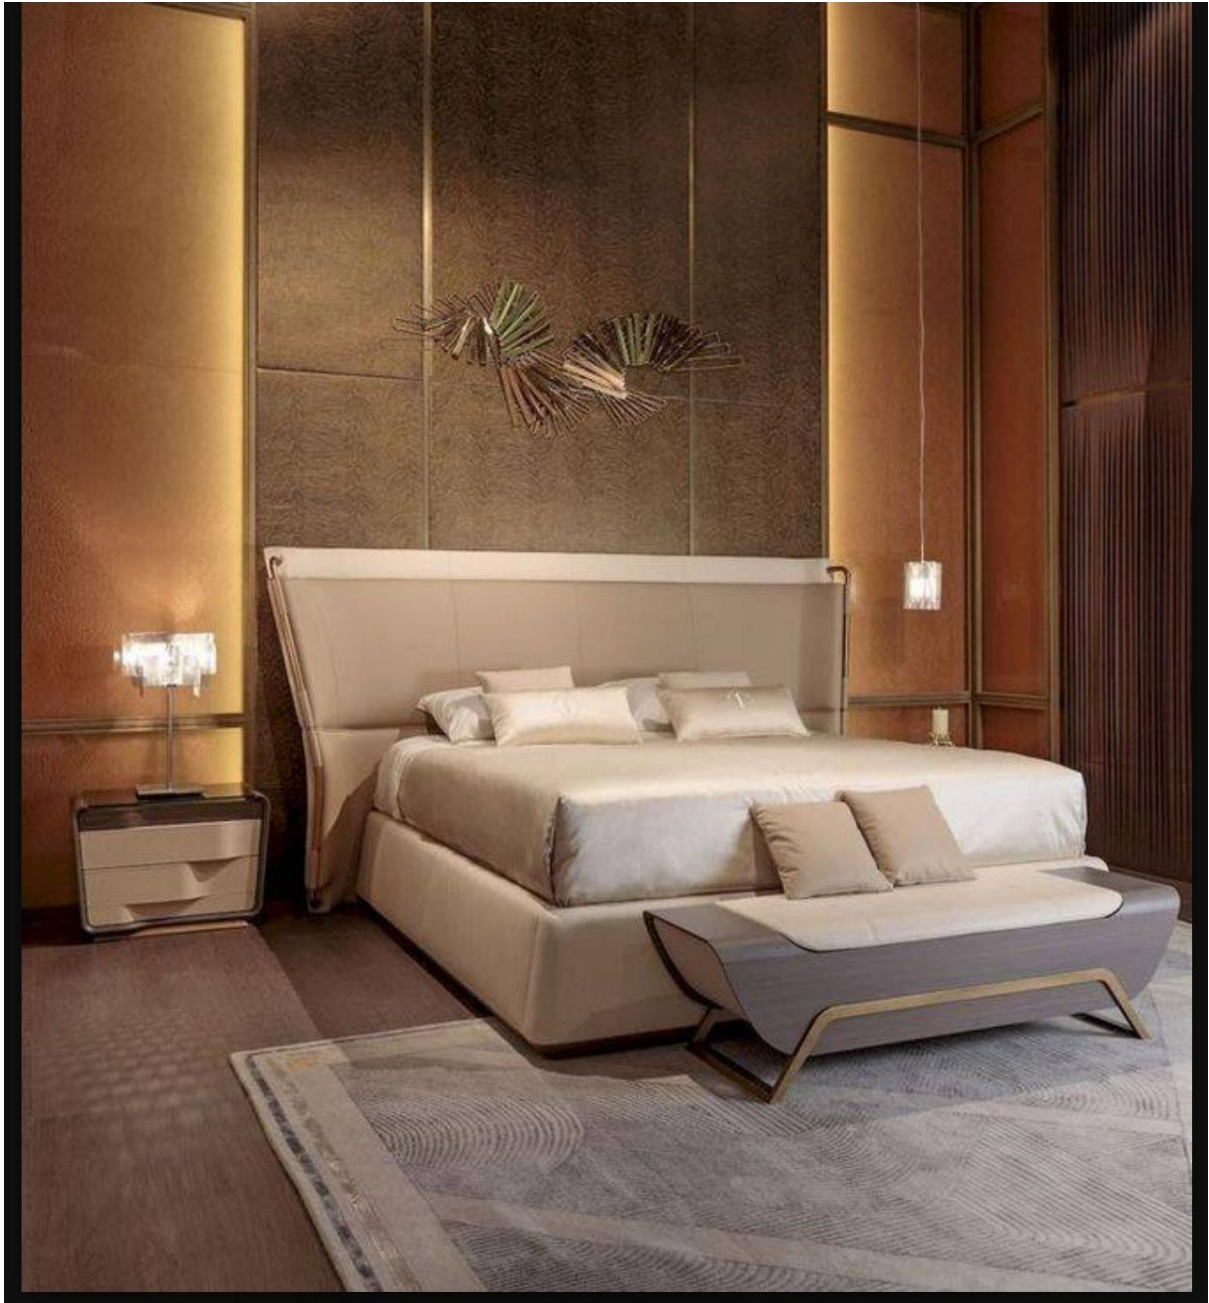

SUITE 6664

Kamla Tiles & Interiors, Bareilly

From redhousecanada.tumblr.com

southerngirlk: se-dax:
littlelimpstiff14u2: ... | Redhouse.ca

Read it

Save