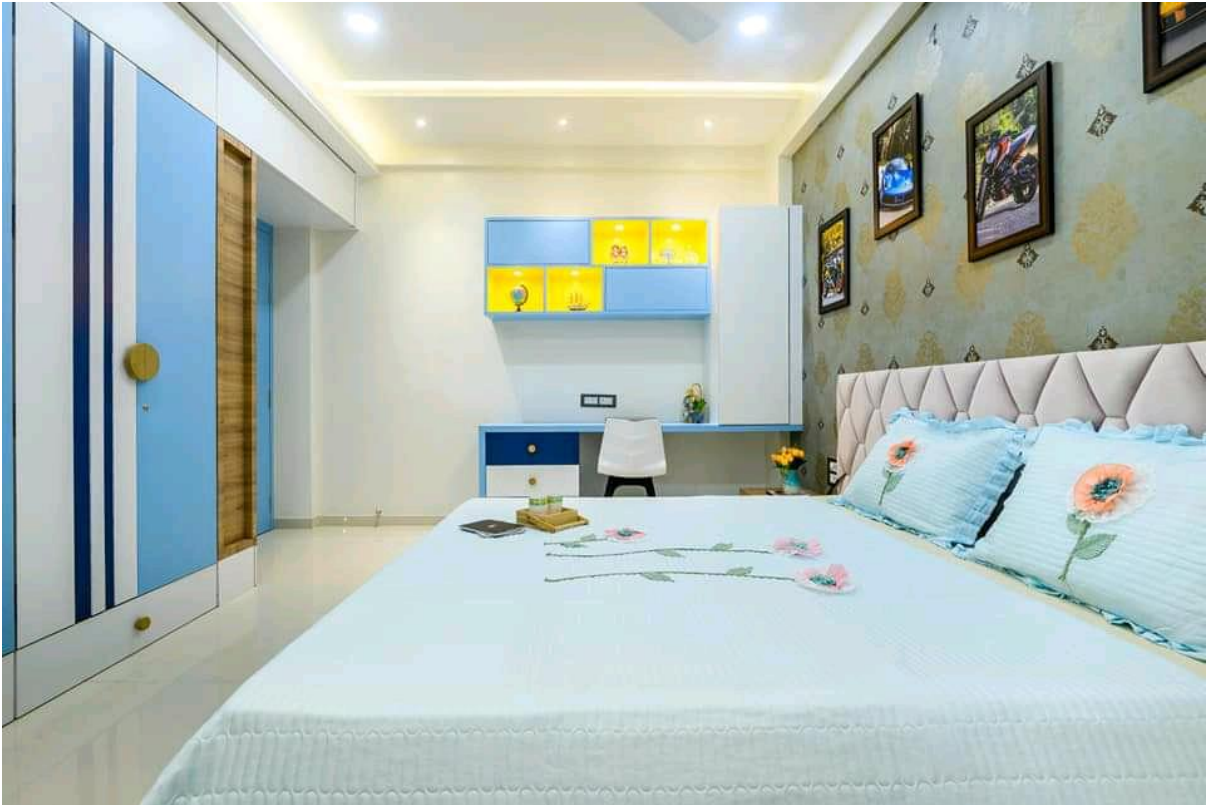

Kamla Tiles & Interiors, Bareilly

THESE SOFA SETS WILL ADD AN ARTFUL
TOUCH TO ANY SPACE

Kamla Tiles & Interiors, Bareilly

LOFT Interiors | 957-591-290 | loftucena@hotmail.com

Kamla Tiles & Interiors, Bareilly

SUITE 6664

Kamla Tiles & Interiors, Bareilly

From redhousecanada.tumblr.com

southerngirlk: se-dax:
littlelimpstiff14u2: ... | Redhouse.ca

Read it

Save