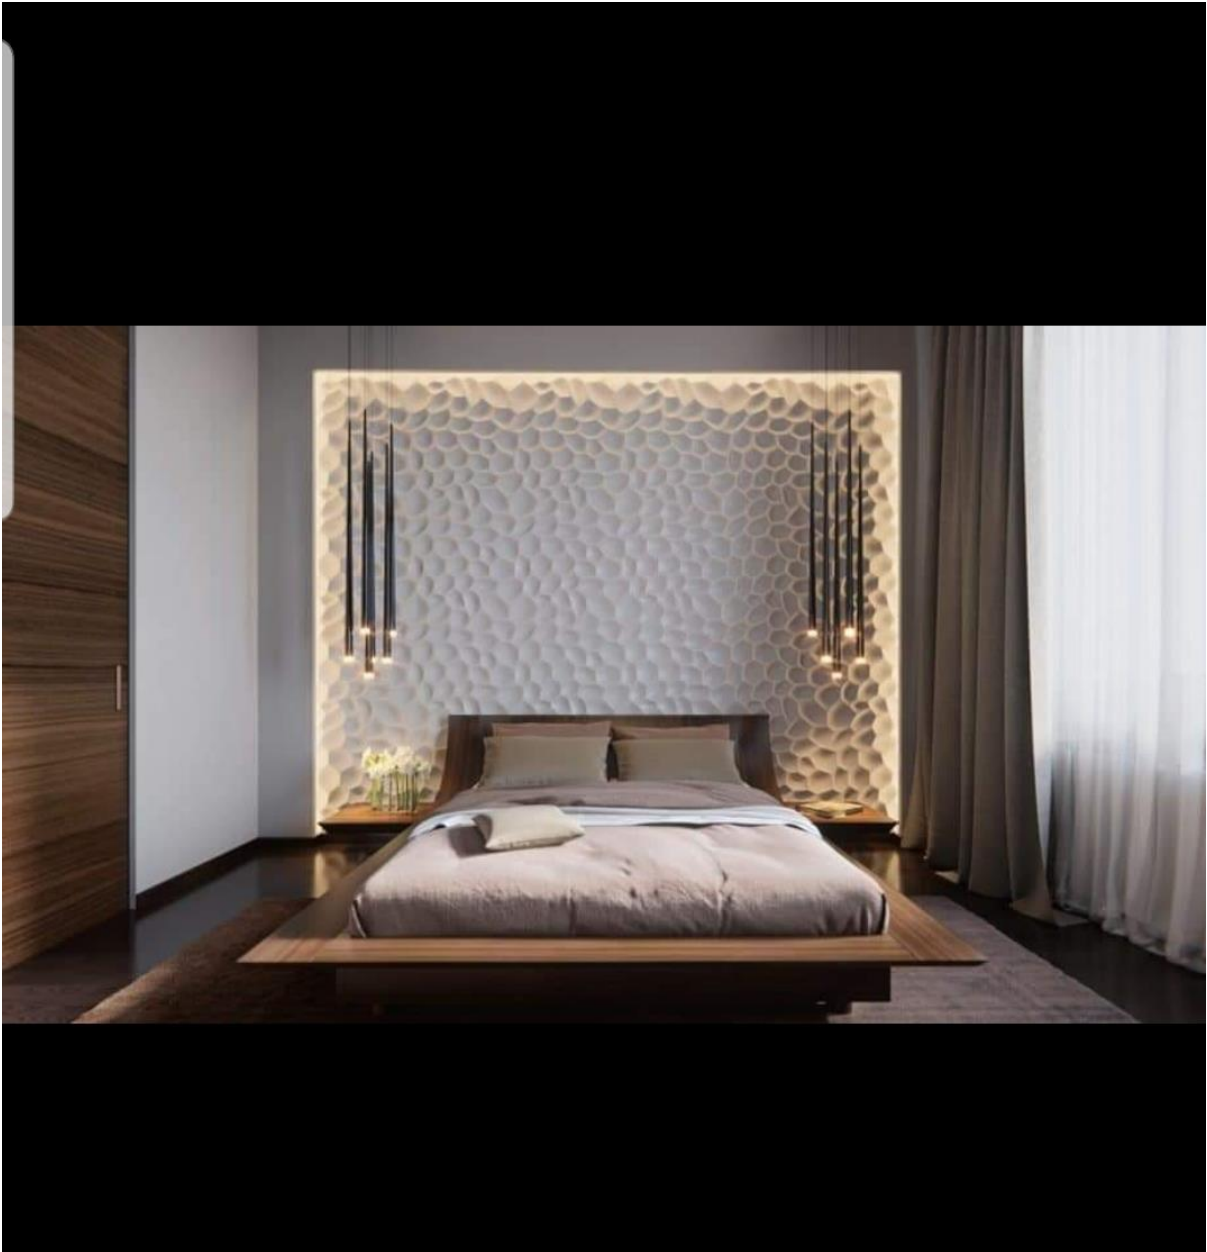

SUITE 6664

Kamla Tiles & Interiors, Bareilly

From redhousecanada.tumblr.com

southerngirlk: se-dax:
littlelimpstiff14u2: ... | Redhouse.ca

Read it

Save