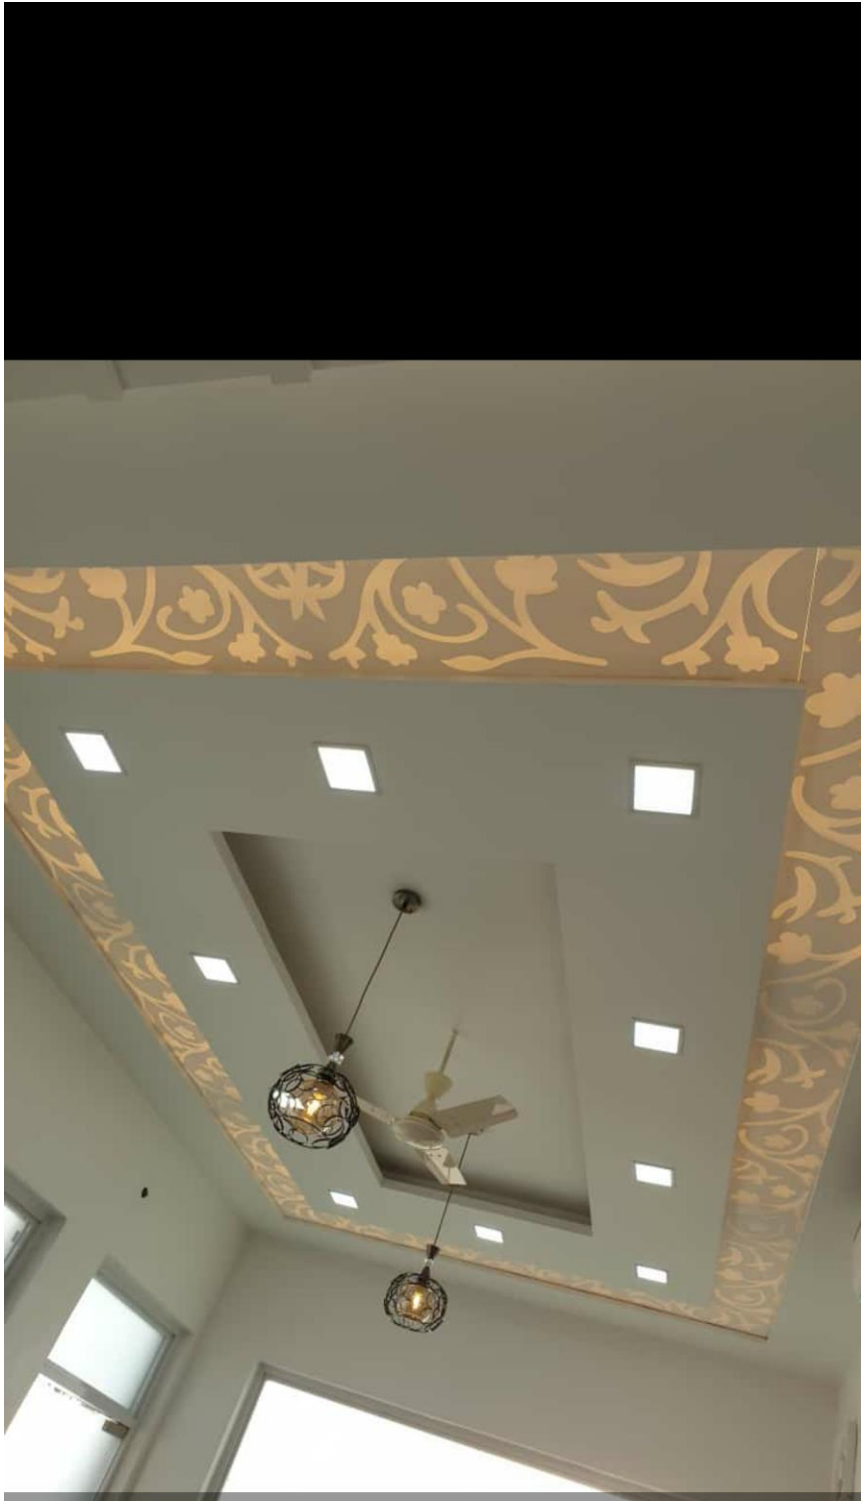

Nirvana'H

Today, 08:11

^  
REPLY

Nirvana'H

Today, 08:11

^  
REPLY

Corian 2D net on ceiling at Site with Hanging  
lite

**Pvc Pannels Tiles**