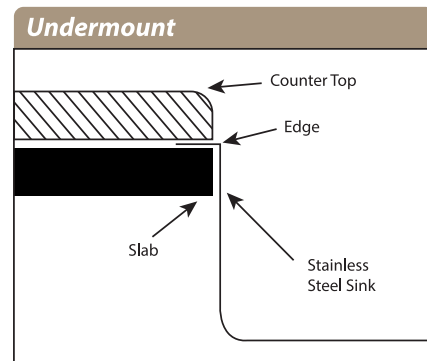

INSTALLATION INSTRUCTIONS

1) Do not install the Hindware Granite Sink till all the civil, electrical, carpentry & plumbing work in kitchen are done.
2) Unpack new sink from box and check the sinks for any damage.
3) Cut the granite/marble top with required cutting tool in correct size
4) Check if the edges of top are even.
5) Carefully lay the fixing chemicals/cement below the beaded edge of the sink.
6) Fix the clean drain coupling in sink drain hole with waste pipe.
7) Prevent contact with water till sink is fixed.
8) Identify the pre-marked tap holes you need to drill. Using one hole saw, drill out the tap hole part from the underside of the sink and finish drilling the hole from the upper surface to ensure clean hole.

TERMS OF WARRANTY

<i>Granite Sinks</i>	<i>304 Stainless Steel Sinks</i>
Hindware Kitchen Ensemble Granite Sinks are warranted for the 5 years of the product against any manufacturing defects. This warranty is extended only to the original purchaser for normal residential use. Product replacement does not include transportation cost, installation cost, or any other charges for such items as diagnosis or replacement of any component part, faucet or any other expenses. Somany Home Innovation Limited reserves the right to examine product and its installation prior to replacement. Waste coupling and other accessories are not covered by the warranty. Our Warranty does not cover product failure or damage caused by the use of optional accessories, abusive treatment, misuse, bad or high TDS water environmental factors, normal wear and tear including dents and scratches, improper care and cleaning, commercial use, use of aggressive and abrasive cleaners, damage due to handling or failure to follow the recommended procedures for installation, care and maintenance as detailed in the installation and care guide provided with every sink. This warranty is extended only to the original consumer or the purchaser of this product.	Hindware Kitchen Ensemble warrants its stainless steel sinks for a lifetime 25 years to the original purchaser for normal residential use. If any manufacturing defect is found in the product, it shall be replaced by the company. Product replacement does not include transportation cost, installation cost, or any other charges for such items as diagnosis or replacement of any component part, faucet or any other expenses. Somany Home Innovation Limited reserves the right to examine product and its installation prior to replacement. Waste coupling and other accessories are not covered by the warranty. Our Warranty does not cover product failure or damage caused by the use of optional accessories, abusive treatment, misuse, bad or high TDS water environmental factors, normal wear and tear including dents and scratches, improper care and cleaning, commercial use, use of aggressive and abrasive cleaners, damage due to handling or failure to follow the recommended procedures for installation, care and maintenance as detailed in the installation and care guide provided with every sink. This warranty is extended only to the original consumer or the purchaser of this product.
	*25 Years Limited Warranty