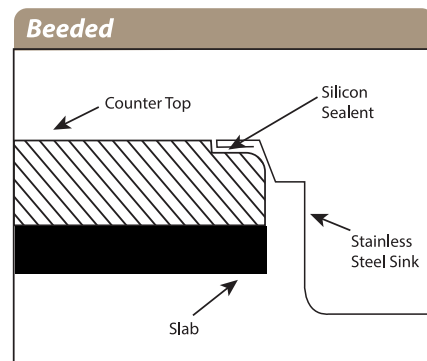

INSTALLATION INSTRUCTIONS

1) Do not install the Hindware Granite Sink till all the civil, electrical, carpentry & plumbing work in kitchen are done.
2) Unpack new sink from box and check the sinks for any damage.
3) Cut the granite/marble top with required cutting tool in correct size
4) Check if the edges of top are even.
5) Carefully lay the fixing chemicals/cement below the beaded edge of the sink.
6) Fix the clean drain coupling in sink drain hole with waste pipe.
7) Prevent contact with water till sink is fixed.
8) Identify the pre-marked tap holes you need to drill. Using one hole saw, drill out the tap hole part from the underside of the sink and finish drilling the hole from the upper surface to ensure clean hole.

TERMS OF WARRANTY

<i>Granite Sinks</i>	<i>304 Stainless Steel Sinks</i>
Hindware Kitchen Ensemble Granite Sinks are warranted for the 5 years of the product against any manufacturing defects. This warranty is extended only to the original purchaser for normal residential use. Product replacement does not include transportation cost, installation cost, or any other charges for such items as diagnosis or replacement of any component part, faucet or any other expenses. Somany Home Innovation Limited reserves the right to examine product and its installation prior to replacement. Waste coupling and other accessories are not covered by the warranty. Our Warranty does not cover product failure or damage caused by the use of optional accessories, abusive treatment, misuse, bad or high TDS water environmental factors, normal wear and tear including dents and scratches, improper care and cleaning, commercial use, use of aggressive and abrasive cleaners, damage due to handling or failure to follow the recommended procedures for installation, care and maintenance as detailed in the installation and care guide provided with every sink. This warranty is extended only to the original consumer or the purchaser of this product.	Hindware Kitchen Ensemble warrants its stainless steel sinks for a lifetime 25 years to the original purchaser for normal residential use. If any manufacturing defect is found in the product, it shall be replaced by the company. Product replacement does not include transportation cost, installation cost, or any other charges for such items as diagnosis or replacement of any component part, faucet or any other expenses. Somany Home Innovation Limited reserves the right to examine product and its installation prior to replacement. Waste coupling and other accessories are not covered by the warranty. Our Warranty does not cover product failure or damage caused by the use of optional accessories, abusive treatment, misuse, bad or high TDS water environmental factors, normal wear and tear including dents and scratches, improper care and cleaning, commercial use, use of aggressive and abrasive cleaners, damage due to handling or failure to follow the recommended procedures for installation, care and maintenance as detailed in the installation and care guide provided with every sink. This warranty is extended only to the original consumer or the purchaser of this product.
	*25 Years Limited Warranty