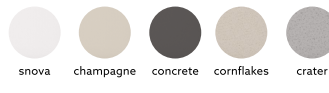

:COLORS

Granite Metallic

nera -metallic -  
espresso -metallic -  
cromia -metallic -

Granite Standard

snova  
champagne  
concrete  
cornflakes  
crater

Granite Premium

yellow  
red

All colours are not available in all the models